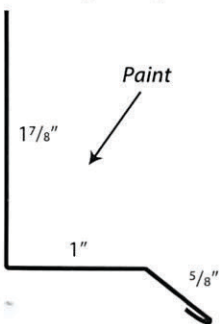

Ridge Cap

Gable

Outside Corner

Fascia

Eave

High Eave

Sidewall

Endwall

Transition

W-Valley

Snowguard

Inside Corner

Baseguard

Double Angle

1/2" "J" Channel

"J" Channel

Drip Cap

New Style F&J

Old Style F&J

Track Cover