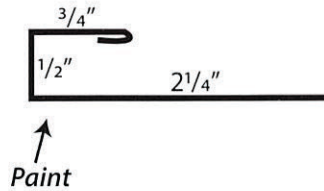

Endwall

Transition

W-Valley

Snowguard

Inside Corner

Baseguard

Double Angle

1/2" "J" Channel