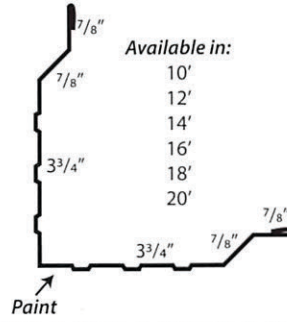

Outside Corner