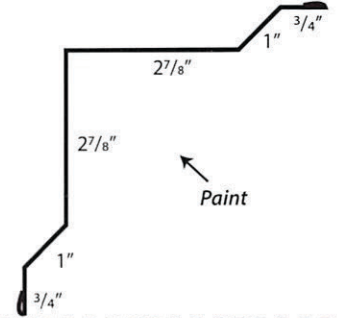

PRB PANEL

36" PANEL COVERAGE

1"-1 1/4" RIB HEIGHT

12" RIB SPACING

26G, 24G PVDF/KYNAR Finish

For use as Roofing & Siding

**ALTERNATE MATERIALS/FINISH AVAILABLE*

406-499-7805

Endwall

Transition

W-Valley

Snowguard

Inside Corner

Baseguard

Double Angle

1/2" "J" Channel