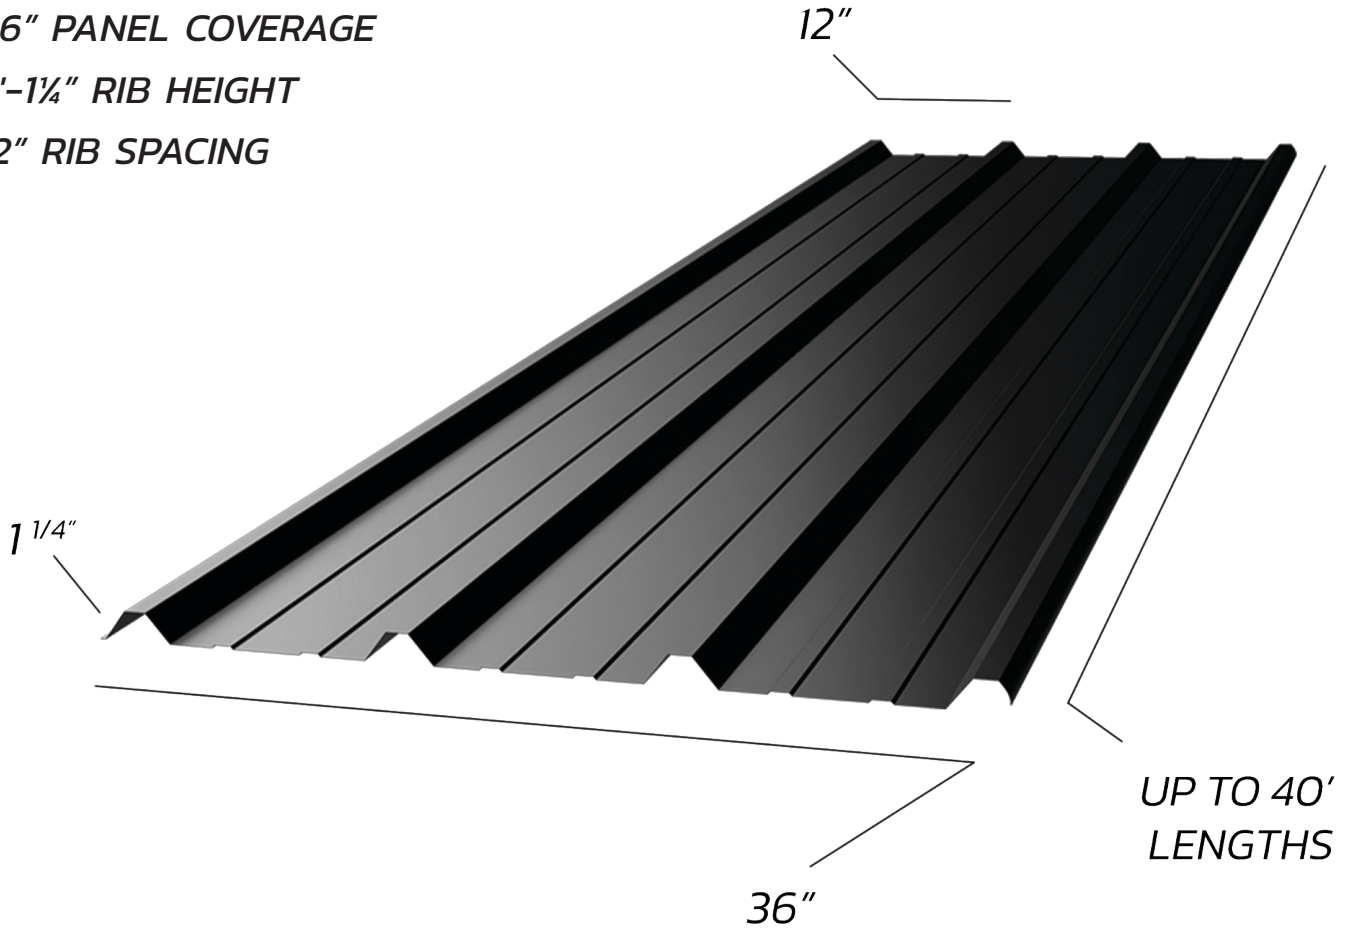

PRB PANEL

36" PANEL COVERAGE

1"-1 1/4" RIB HEIGHT

12" RIB SPACING

26G, 24G PVDF/KYNAR Finish

For use as Roofing & Siding

**ALTERNATE MATERIALS/FINISH AVAILABLE*

406-499-7805

orders@elitemetalsuppliesmt.com

Ridge Cap

Gable

Outside Corner

Fascia

Eave

High Eave

Sidewall

Endwall

Transition

W-Valley

Snowguard

Inside Corner

Baseguard

Double Angle

1/2" "J" Channel