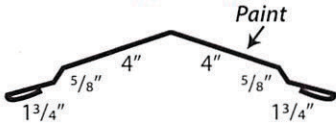

PRB PANEL

36" PANEL COVERAGE

1"-1 1/4" RIB HEIGHT

12" RIB SPACING

26G, 24G PVDF/KYNAR Finish

For use as Roofing & Siding

**ALTERNATE MATERIALS/FINISH AVAILABLE*

406-499-7805

orders@elitemetalsuppliesmt.com

Ridge Cap

Gable

Outside Corner

Fascia

Eave

High Eave

Sidewall