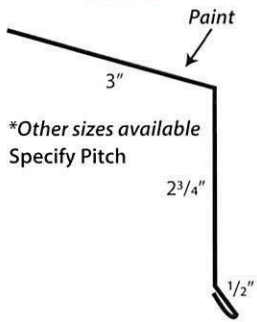

PRB PANEL

36" PANEL COVERAGE

1"-1 1/4" RIB HEIGHT

12" RIB SPACING

26G, 24G PVDF/KYNAR Finish

For use as Roofing & Siding

**ALTERNATE MATERIALS/FINISH AVAILABLE*

406-499-7805

orders@elitemetalsuppliesmt.com

Ridge Cap

Gable

Outside Corner

Fascia

Eave

High Eave

Sidewall