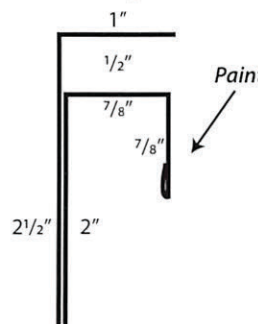

PRB PANEL

36" PANEL COVERAGE

1"-1 1/4" RIB HEIGHT

12" RIB SPACING

26G, 24G PVDF/KYNAR Finish

For use as Roofing & Siding

**ALTERNATE MATERIALS/FINISH AVAILABLE*

406-499-7805

Endwall

Transition

W-Valley

Snowguard

Inside Corner

Baseguard

Double Angle

1/2" "J" Channel

"J" Channel

Drip Cap

New Style F&J

Old Style F&J

Track Cover