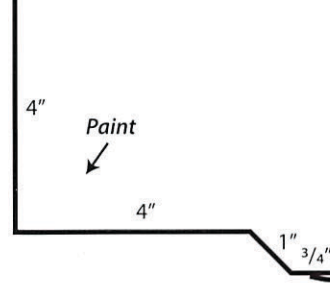

PRB PANEL

36" PANEL COVERAGE

1"-1 1/4" RIB HEIGHT

12" RIB SPACING

26G, 24G PVDF/KYNAR Finish

For use as Roofing & Siding

**ALTERNATE MATERIALS/FINISH AVAILABLE*

406-499-7805

orders@elitemetalsuppliesmt.com

Ridge Cap

Gable

Outside Corner

Fascia

Eave

High Eave

Sidewall