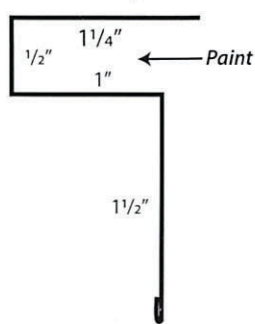

New Style F&J