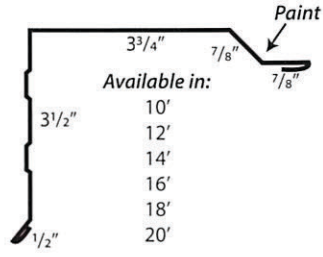

Ridge Cap

Gable

Outside Corner

Fascia

Eave

High Eave

Sidewall

Endwall

Transition

W-Valley

Snowguard

Inside Corner

Baseguard

Double Angle

1/2" "J" Channel

"J" Channel

Drip Cap

New Style F&J

Old Style F&J

Track Cover