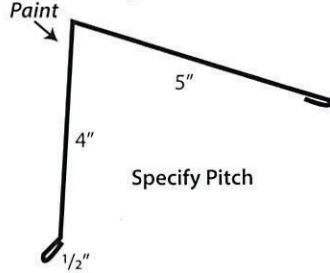

PRB PANEL

36" PANEL COVERAGE

1"-1 1/4" RIB HEIGHT

12" RIB SPACING

26G, 24G PVDF/KYNAR Finish

For use as Roofing & Siding

**ALTERNATE MATERIALS/FINISH AVAILABLE*

406-499-7805

orders@elitemetalsuppliesmt.com

Ridge Cap

Gable

Outside Corner

Fascia

Eave

High Eave

Sidewall

Endwall

Transition

W-Valley

Snowguard

Inside Corner

Baseguard

Double Angle

1/2" "J" Channel