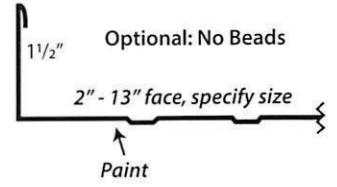

PRB PANEL

36" PANEL COVERAGE

1"-1 1/4" RIB HEIGHT

12" RIB SPACING

26G, 24G PVDF/KYNAR Finish

For use as Roofing & Siding

**ALTERNATE MATERIALS/FINISH AVAILABLE*

406-499-7805

orders@elitemetalsuppliesmt.com

Ridge Cap

Gable

Outside Corner

Fascia

Eave

High Eave

Sidewall