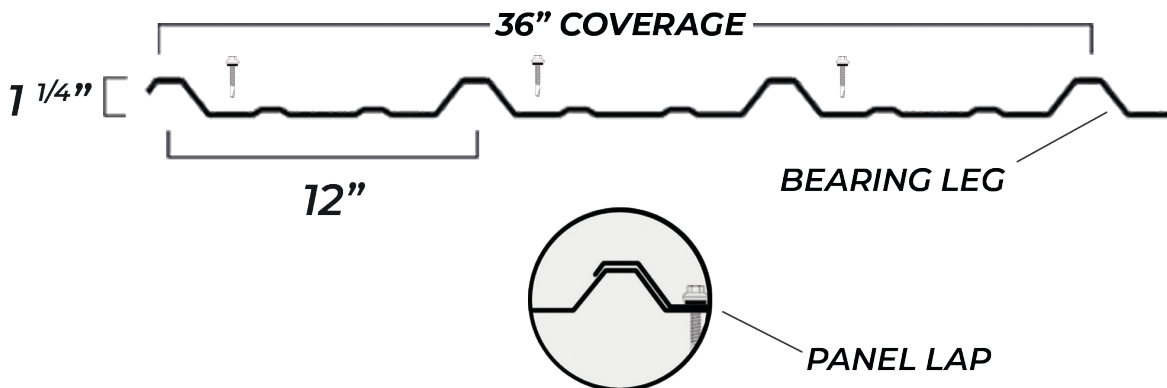

PRB PANEL

36" PANEL COVERAGE

1"-1 1/4" RIB HEIGHT

12" RIB SPACING

26G, 24G PVDF/KYNAR Finish

For use as Roofing & Siding

**ALTERNATE MATERIALS/FINISH AVAILABLE*

406-499-7805

orders@elitemetalsuppliesmt.com

Ridge Cap

Gable

Outside Corner

Fascia

Eave

High Eave

Sidewall

Endwall

Transition

W-Valley

Snowguard

Inside Corner

Baseguard

Double Angle

1/2" "J" Channel

"J" Channel

Drip Cap

New Style F&J

Old Style F&J

Track Cover