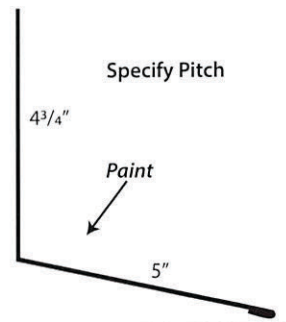

PRB PANEL

36" PANEL COVERAGE

1"-1 1/4" RIB HEIGHT

12" RIB SPACING

26G, 24G PVDF/KYNAR Finish

For use as Roofing & Siding

**ALTERNATE MATERIALS/FINISH AVAILABLE*

406-499-7805

orders@elitemetalsuppliesmt.com

Ridge Cap

Gable

Outside Corner

Fascia

Eave

High Eave

Sidewall

Endwall

Transition

W-Valley

Snowguard

Inside Corner

Baseguard

Double Angle

1/2" "J" Channel