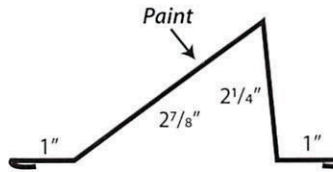

PRB PANEL

36" PANEL COVERAGE

1"-1 1/4" RIB HEIGHT

12" RIB SPACING

26G, 24G PVDF/KYNAR Finish

For use as Roofing & Siding

**ALTERNATE MATERIALS/FINISH AVAILABLE*

406-499-7805

Endwall

Transition

W-Valley

Snowguard

Inside Corner

Baseguard

Double Angle

1/2" "J" Channel