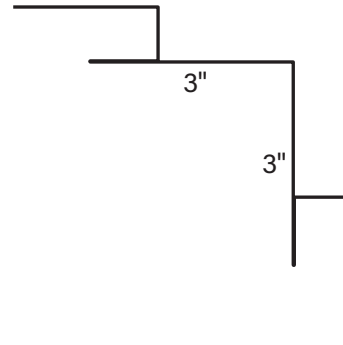

DUTCH LAP SIDING

AVAILABLE IN 6", 8" & DOUBLE 5"
LENGTHS UP TO 30'
WOODGRAIN EMBOSSING AVAILABLE

26G Finish

For use as Siding

406-499-7805

orders@elitemetalsuppliesmt.com

Outside Corner

Inside Corner