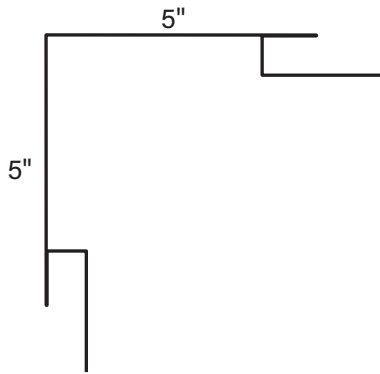

DUTCH LAP SIDING

AVAILABLE IN 6", 8" & DOUBLE 5"
LENGTHS UP TO 30'
WOODGRAIN EMBOSSING AVAILABLE

26G Finish

For use as Siding

406-499-7805

orders@elitemetalsuppliesmt.com

Outside Corner

Inside Corner