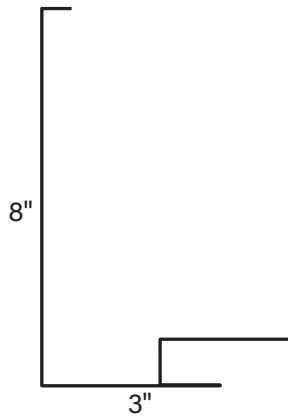

Door Jamb Trim