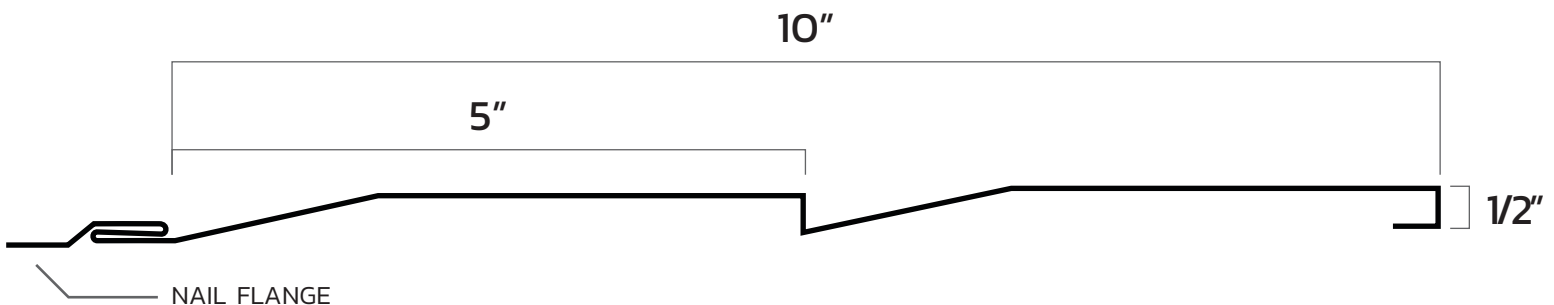

DUTCH LAP SIDING

AVAILABLE IN 6", 8" & DOUBLE 5"
LENGTHS UP TO 30'
WOODGRAIN EMBOSSING AVAILABLE

26G Finish

For use as Siding

406-499-7805

orders@elitemetalsuppliesmt.com

Outside Corner

Inside Corner

Door Jamb Trim

Garage Door Trim

Double Angle

F & J

Porch Base

Window & Door Trim

Gable Divider

Base Guard