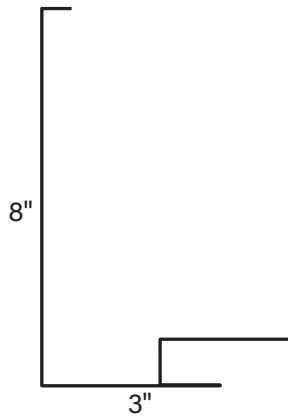

BOARD & BATTEN

26G, 24G Finish Options

For use as Siding

406-499-7805

orders@elitemetalsuppliesmt.com

Outside Corner

Inside Corner

Door Jamb Trim