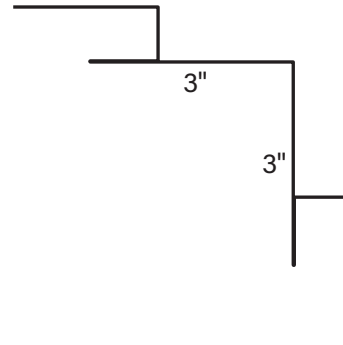

BOARD & BATTEN

26G, 24G Finish Options

For use as Siding

406-499-7805

orders@elitemetalsuppliesmt.com

Outside Corner

Inside Corner

Door Jamb Trim