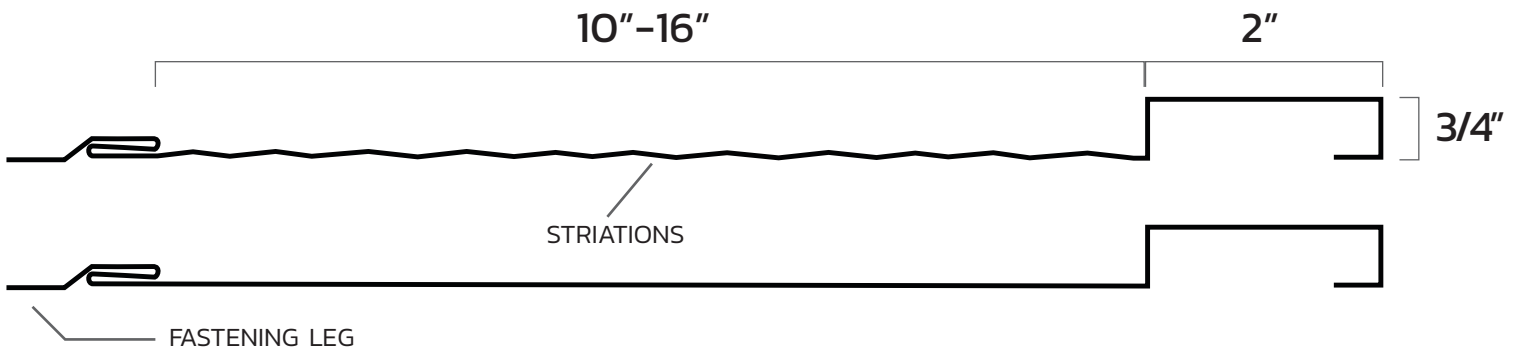

BOARD & BATTEN

26G, 24G Finish Options

For use as Siding

406-499-7805

orders@elitemetalsuppliesmt.com

Outside Corner

Inside Corner

Door Jamb Trim

Garage Door Trim

Double Angle

F & J

Porch Base

Window & Door Trim

Gable Divider

Base Guard