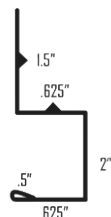

S-LOCK SYSTEM

Panel Info

29ga & 26ga availability.
26" coverage with 4" ribs at 4" spacing.
Lo-profile liner panel & wall panel.
Great for interior application.

Fastener Details

Use 10x1" Lo-Pros for OSB,
10x1.5" for lumber applica-
tions. Use 10x1" for trim.

STANDARD TRIM

Great for interior application

OUTSIDE CORNER

INSIDE CORNER

L-BASE

Z-STRIP

BROOM BASE

1/4" J-CHANNEL