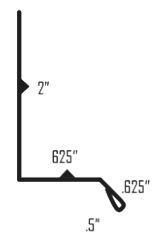

S-LOCK SYSTEM

Panel Info

29ga & 26ga availability.
26" coverage with 4" ribs at 4" spacing.
Lo-profile liner panel & wall panel.
Great for interior application.

Fastener Details

Use 10x1" Lo-Pros for OSB,
10x1.5" for lumber applica-
tions. Use 10x1" for trim.

STANDARD TRIM

Great for interior application

OUTSIDE CORNER

INSIDE CORNER

L-BASE

Z-STRIP

BROOM BASE

1/4" J-CHANNEL