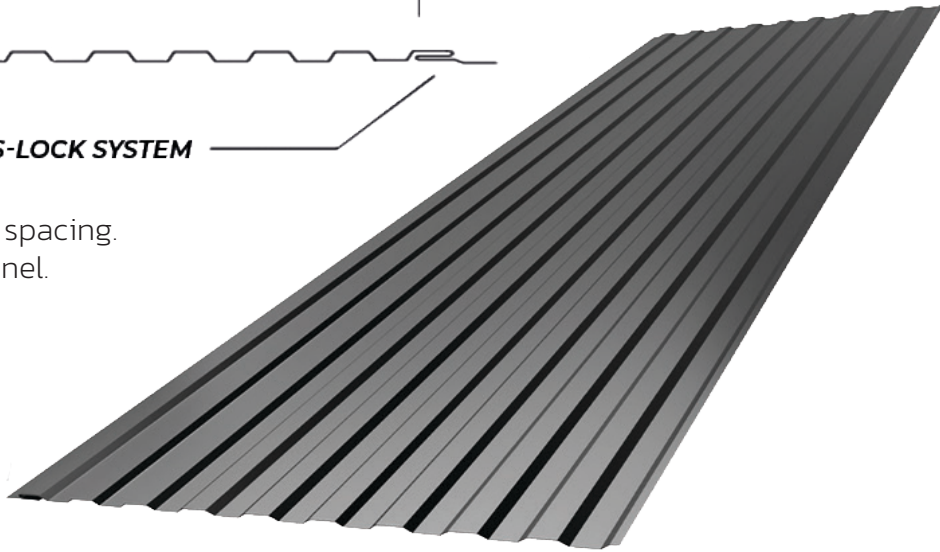

S-LOCK SYSTEM

### Panel Info

29ga & 26ga availability.  
26" coverage with 4" ribs at 4" spacing.  
Lo-profile liner panel & wall panel.  
Great for interior application.

### Fastener Details

Use 10x1" Lo-Pros for OSB,  
10x1.5" for lumber applica-  
tions. Use 10x1" for trim.