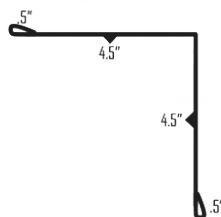

INSIDE CORNER