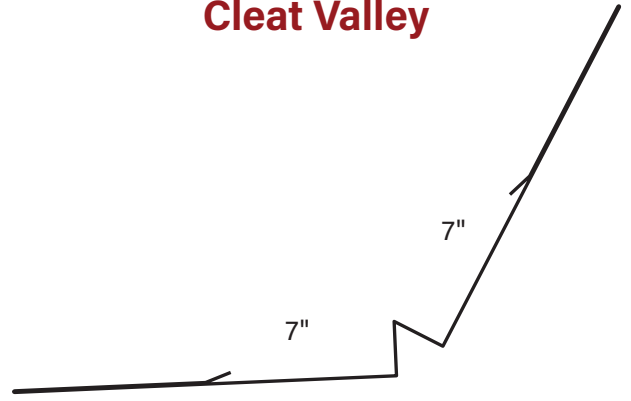

Cleat Valley