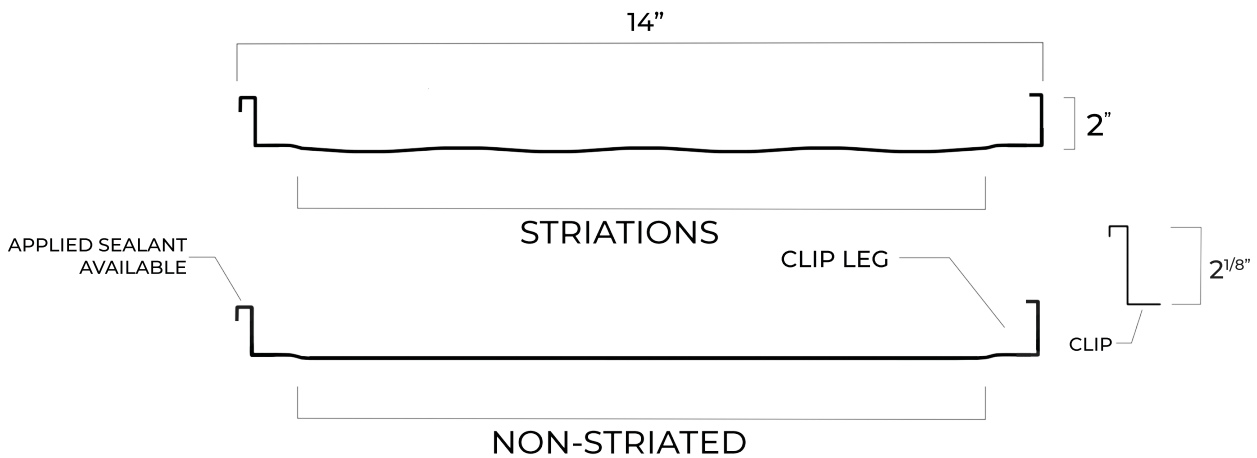

2" MECHANICAL LOCK

14"-18" PANEL COVERAGE
2" RIB HEIGHT
CLIP SYSTEM
CONCEALED FASTENERS
MECHANICALLY SEAMS

24G, 22G PVDF/KYNAR Finish

For use as Roofing & Siding

*ALTERNATE MATERIALS/FINISH AVAILABLE

406-499-7805

orders@elitemetalsuppliesmt.com

S-Valley

Cleat Valley

Transition

Hip & Ridge Cap

Gable Trim

Sidewall

D-Eave

Prow Gable