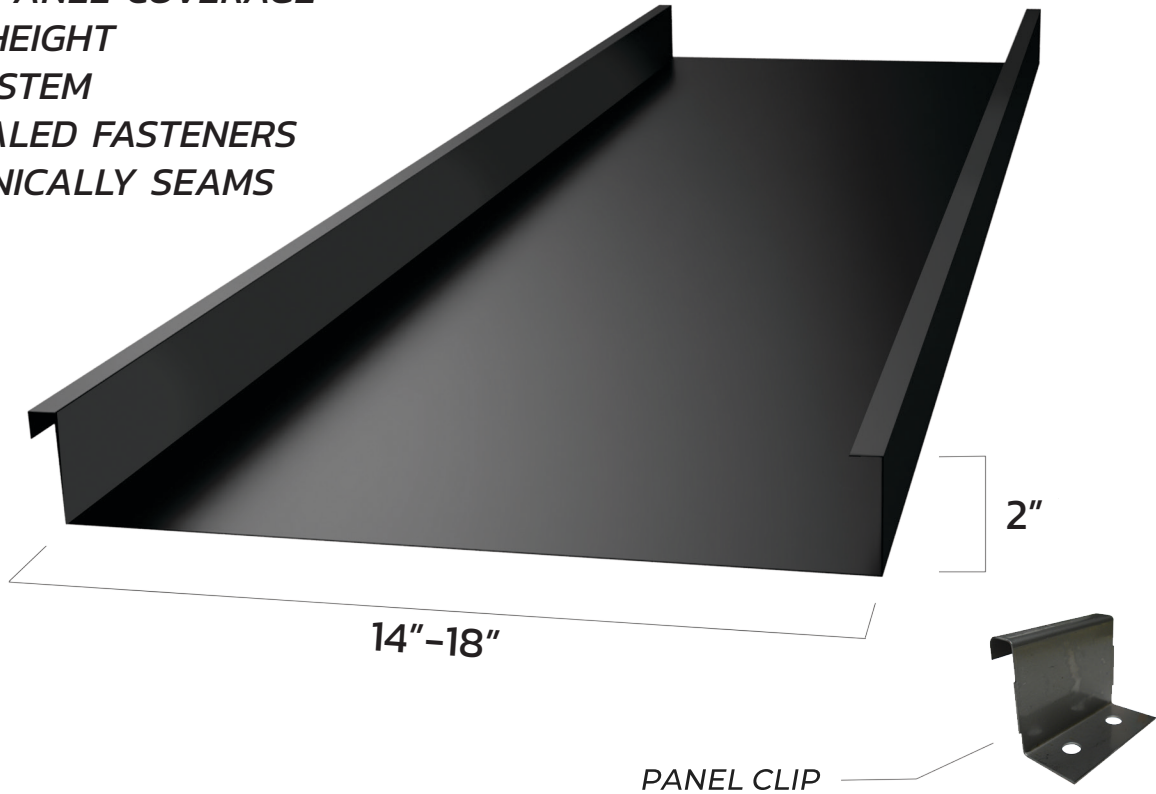

2" MECHANICAL LOCK

14"-18" PANEL COVERAGE
2" RIB HEIGHT
CLIP SYSTEM
CONCEALED FASTENERS
MECHANICALLY SEAMS

24G, 22G PVDF/KYNAR Finish

For use as Roofing & Siding

*ALTERNATE MATERIALS/FINISH AVAILABLE

406-499-7805

orders@elitemetalsuppliesmt.com

S-Valley

Cleat Valley

Transition

Hip & Ridge Cap

Gable Trim

Sidewall

D-Eave