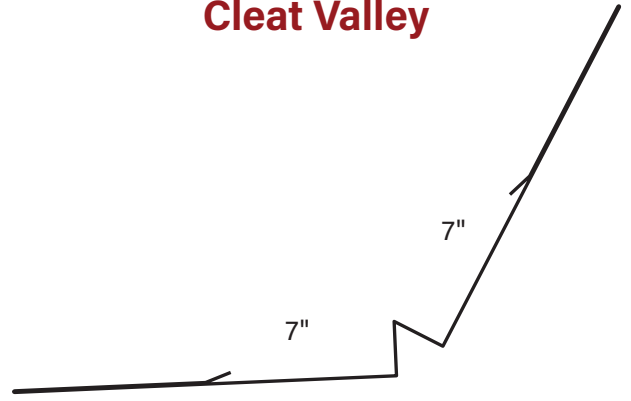

S-Valley

Cleat Valley

Transition

Hip & Ridge Cap

Gable Trim

Sidewall

D-Eave

Prow Gable