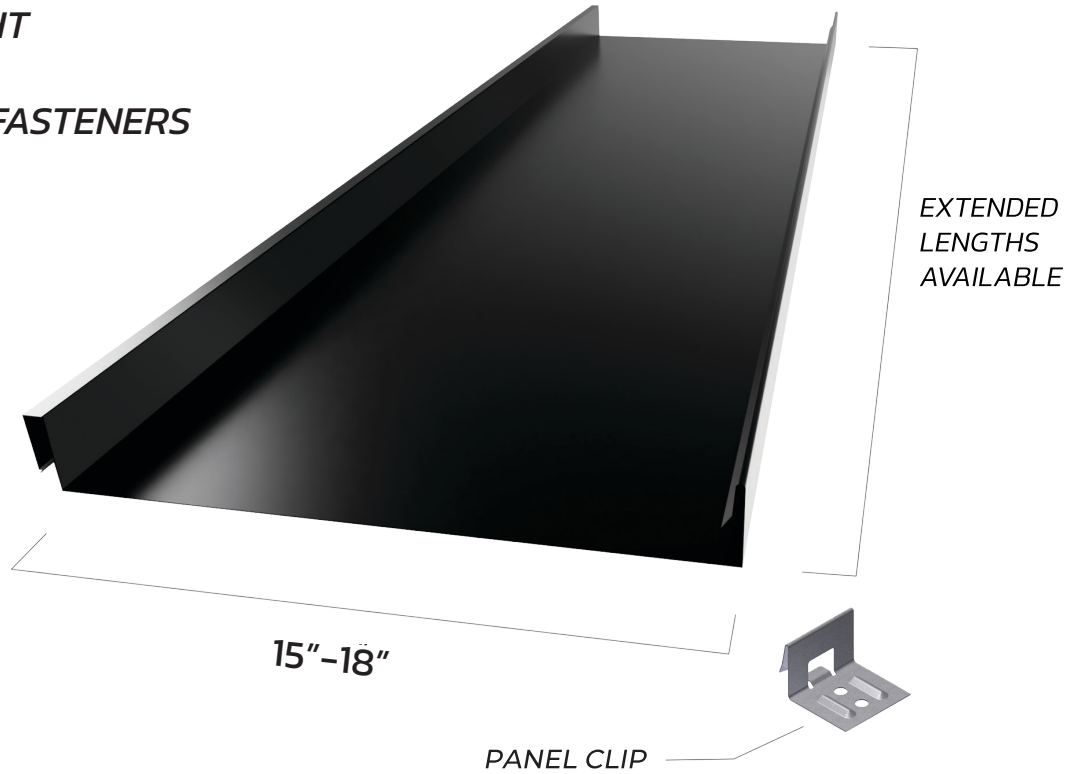

1.5" SNAP-LOCK

15"-18" PANEL COVERAGE
1.5" RIB HEIGHT
CLIP SYSTEM
CONCEALED FASTENERS

26G, 24G PVDF/KYNAR Finish

For use as Roofing & Siding

*ALTERNATE MATERIALS/FINISH AVAILABLE

406-499-7805

orders@elitemetalsuppliesmt.com

S-Valley

Cleat Valley

Transition

Hip & Ridge Cap

Gable Trim

Sidewall

D-Eave

Prow Gable