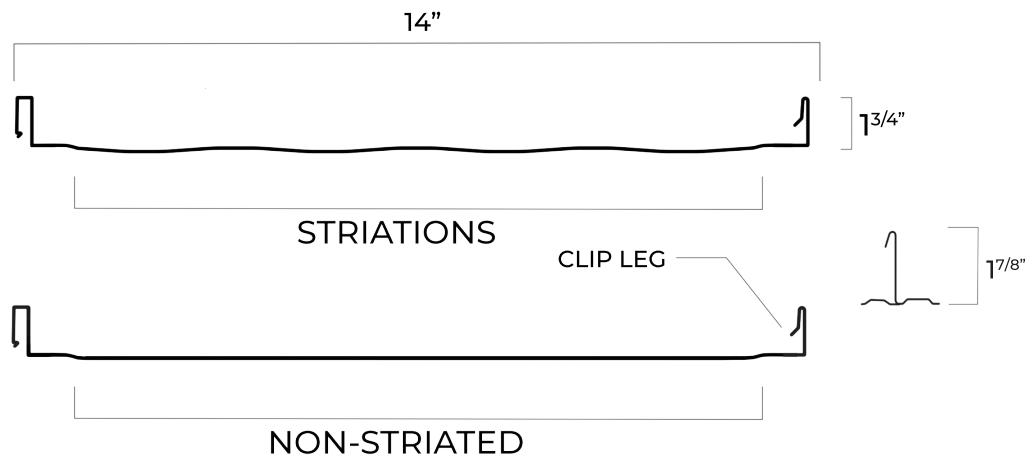

1.5" SNAP-LOCK

15"-18" PANEL COVERAGE
1.5" RIB HEIGHT
CLIP SYSTEM
CONCEALED FASTENERS

26G, 24G PVDF/KYNAR Finish

For use as Roofing & Siding

*ALTERNATE MATERIALS/FINISH AVAILABLE

406-499-7805

orders@elitemetalsuppliesmt.com

S-Valley

Cleat Valley

Transition

Hip & Ridge Cap

Gable Trim

Sidewall

D-Eave

Prow Gable