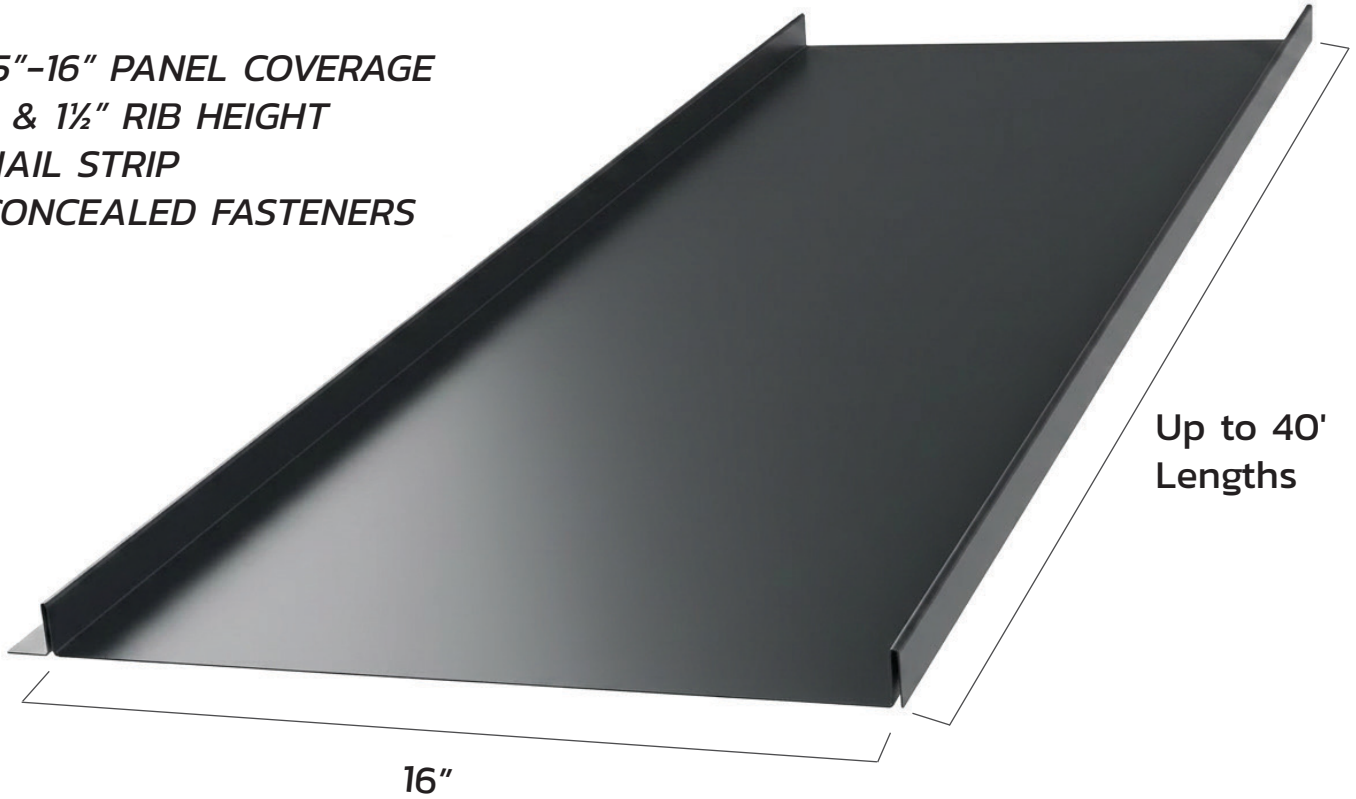

# 1" NAIL STRIP PANEL

15"-16" PANEL COVERAGE  
1' & 1½" RIB HEIGHT  
NAIL STRIP  
CONCEALED FASTENERS

26G, 24G PVDF/KYNAR Finish

For use as Roofing & Siding

\*ALTERNATE MATERIALS/FINISH AVAILABLE

406-499-7805

orders@elitemetalsuppliesmt.com

S-Valley

Cleat Valley

Transition

Hip & Ridge Cap

Gable Trim

Sidewall

D-Eave