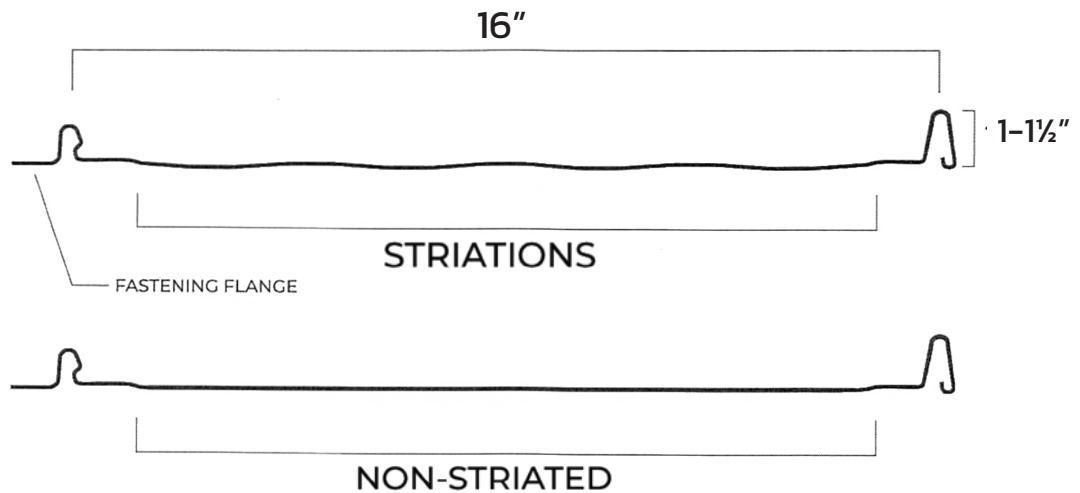

# 1" NAIL STRIP PANEL

15"-16" PANEL COVERAGE  
1' & 1½" RIB HEIGHT  
NAIL STRIP  
CONCEALED FASTENERS

26G, 24G PVDF/KYNAR Finish

For use as Roofing & Siding

\*ALTERNATE MATERIALS/FINISH AVAILABLE

406-499-7805

orders@elitemetalsuppliesmt.com

S-Valley

Cleat Valley

Transition

Hip & Ridge Cap

Gable Trim

Sidewall

D-Eave

Prow Gable